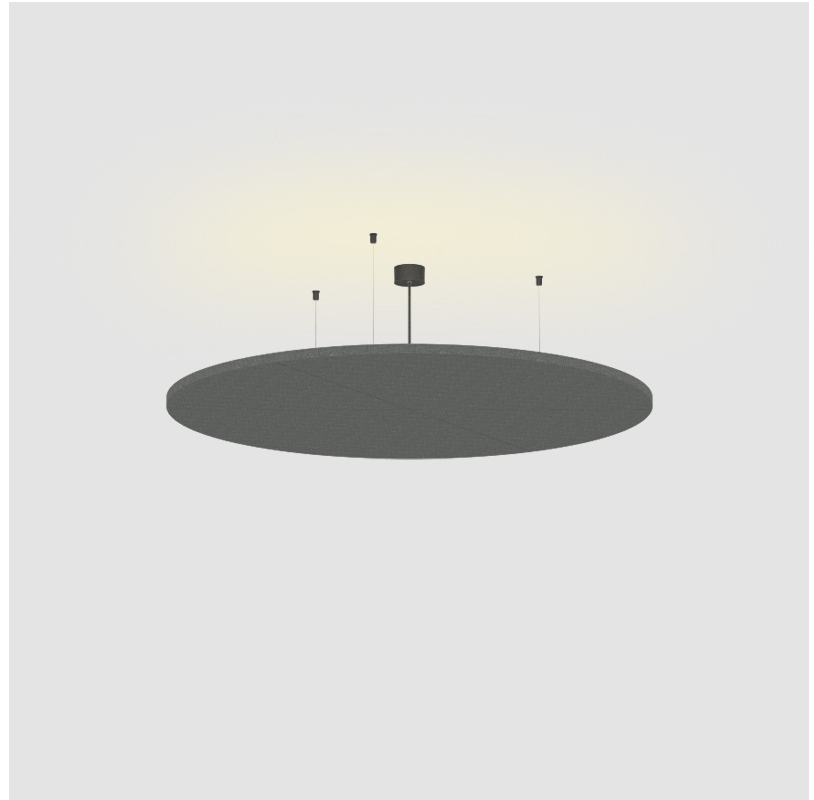

1. To build a product code in our configurator select the specify button on the base model # product page
2. To build a manual product code on this datasheet choose from the options listed below in blue font and add the suffix to the base model #

GENERAL

Series: Glorious Acoustic Light Panel
Partner: Prolicht
Division: Architectural
Installation: Suspension
Product Type: Acoustic
Mounting Location: Ceiling
Light Distribution: Indirect

PHYSICAL

Shape: Round
Diameter (mm): 946
Diameter (in): 37 1/4
Height (mm): 54
Height (in): 2 1/8
Fixture Finish: SSR / BKV / CWI / CRY / HAB / UFT / ITA / RUA / FTG / MYG / LOD / PUS / FRO / FUP / KIA / POP / BLS / SPG / MEY / GOH / CHC / COM / ABZ / JAG / OBR / MOS / ROR

Acoustic Finish: SFW / CYW / SEE / SYN / MTS / PMB / TTN / CYB / STO / DPE / BES / SHB / ARE / ANE / VRD / CRF

Fixture Material: Aluminum
Primary Material: Acoustic

Cable Details: 2000mm / 78 3/4" or 6000mm / 236 1/4" Transparent Cable

ELECTRICAL

Lamp Type: LED (Zhaga Standard)
Input Wattage (W): 24
Total Output Wattage (W): 21.8
Dimming: Non-Dimmable
Driver Included: Yes
Driver Location: Integrated
Driver Type: Constant Current - Universal
Driver Class: Class 2
Input Voltage (V): 120 - 277

LED

Max. Delivered Lumen (lm): 1753 / 1771 / 1824 / 1877
Nominal Lumen (lm): 2138 / 2160 / 2225 / 2290
CRI: >90 CRI
Lamp Life (hrs): 50000

OPTICAL

RATINGS AND CERTIFICATIONS

Certified By: CSA Certified to UL and CSA Standards
IP rating: IP20