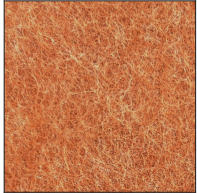

Cloudy Blue - 73 (CYB)

Soft Olive - 82 (STO)

Deep Evergreen - 91 (DPE)

Bronze Shadow - 87 (BES)

Savannah Brown - 42 (SHB)

Amber Earth - 55 (ARE)

Autumn Ember - 90 (ANE)

Vintage Red - 99 (VRD)