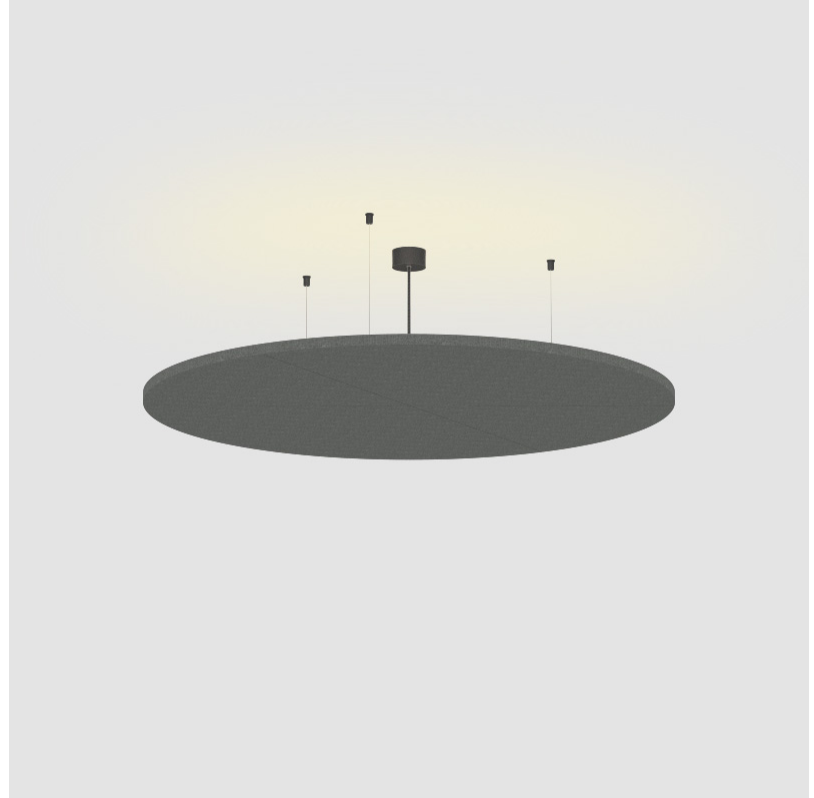

1. To build a product code in our configurator select the specify button on the base model # product page
2. To build a manual product code on this datasheet choose from the options listed below in blue font and add the suffix to the base model #

GENERAL

Series: Glorious Acoustic Light Panel
Partner: Prolicht
Division: Architectural
Installation: Suspension
Product Type: Acoustic
Mounting Location: Ceiling
Light Distribution: Indirect

PHYSICAL

Shape: Round
Diameter (mm): 1246
Diameter (in): 49 1/16
Height (mm): 54
Height (in): 2 1/8
Fixture Finish: SSR / BKV / CWI / CRY / HAB / UFT / ITA / RUA / FTG / MYG / LOD / PUS / FRO / FUP / KIA / POP / BLS / SPG / MEY / GOH / CHC / COM / ABZ / JAG / OBR / MOS / ROR

Acoustic Finish: SFW / CYW / SEE / SYN / MTS / PMB / TTN / CYB / STO / DPE / BES / SHB / ARE / ANE / VRD / CRF

Fixture Material: Aluminum
Primary Material: Acoustic

Cable Details: 2000mm / 78 3/4" or 6000mm / 236 1/4" Transparent Cable

ELECTRICAL

Lamp Type: LED (Zhaga Standard)
Input Wattage (W): 23.8
Total Output Wattage (W): 21.8
Dimming: Non-Dimmable
Driver Included: Yes
Driver Location: Integrated
Driver Type: Constant Current - Universal
Driver Class: Class 2
Input Voltage (V): 120 - 277

LED

Max. Delivered Lumen (lm): 1753 / 1771 / 1824 / 1877
Nominal Lumen (lm): 2138 / 2160 / 2225 / 2290
CRI: >90 CRI
Lamp Life (hrs): 50000

OPTICAL

RATINGS AND CERTIFICATIONS

Certified By: CSA Certified to UL and CSA Standards
IP rating: IP20

Ø1246mm 49 1/16"