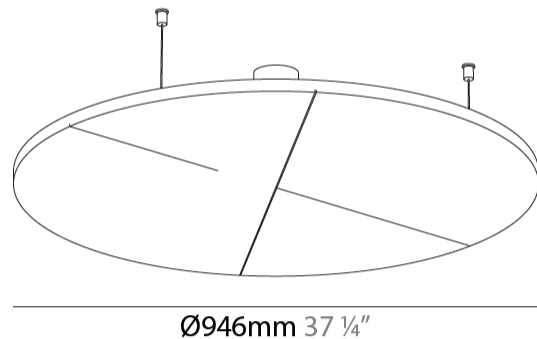

1. To build a product code in our configurator select the specify button on the base model # product page
2. To build a manual product code on this datasheet choose from the options listed below in blue font and add the suffix to the base model #

GENERAL

Series: Glorious Acoustic Light Panel
Partner: Prolicht
Division: Architectural
Installation: Suspension
Product Type: Acoustic
Mounting Location: Ceiling
Light Distribution: Indirect

PHYSICAL

Shape: Round
Diameter (mm): 946
Diameter (in): 37 1/4
Height (mm): 54
Height (in): 2 1/8
Fixture Finish: SSR / BKV / CWI / CRY / HAB / UFT / ITA / RUA / FTG / MYG / LOD / PUS / FRO / FUP / KIA / POP / BLS / SPG / MEY / GOH / CHC / COM / ABZ / JAG / OBR / MOS / ROR

Acoustic Finish: SFW / CYW / SEE / SYN / MTS / PMB / TTN / CYB / STO / DPE / BES / SHB / ARE / ANE / VRD / CRF

Fixture Material: Aluminum
Primary Material: Acoustic

Cable Details: 2000mm / 78 3/4" or 6000mm / 236 1/4" Transparent Cable

ELECTRICAL

Lamp Type: LED (Zhaga Standard)
Input Wattage (W): 24
Total Output Wattage (W): 21.8
Dimming: Non-Dimmable
Driver Included: Yes
Driver Location: Integrated
Driver Type: Constant Current - Universal
Driver Class: Class 2
Input Voltage (V): 120 - 277

LED

Max. Delivered Lumen (lm): 1753 / 1771 / 1824 / 1877
Nominal Lumen (lm): 2138 / 2160 / 2225 / 2290
CRI: >90 CRI
Lamp Life (hrs): 50000

OPTICAL

RATINGS AND CERTIFICATIONS

Certified By: CSA Certified to UL and CSA Standards
IP rating: IP20