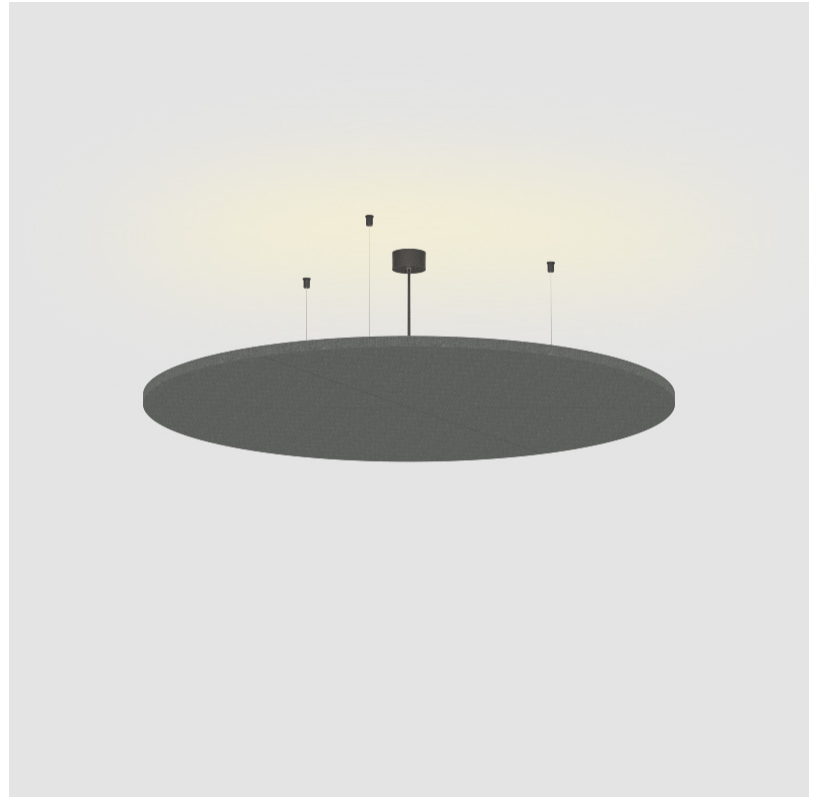

1. To build a product code in our configurator select the specify button on the base model # product page
2. To build a manual product code on this datasheet choose from the options listed below in blue font and add the suffix to the base model #

GENERAL

Series: Glorious Acoustic Light Panel
Partner: Prolicht
Division: Architectural
Installation: Suspension
Product Type: Acoustic
Mounting Location: Ceiling
Light Distribution: Indirect

PHYSICAL

Shape: Round
Diameter (mm): 1246
Diameter (in): 49 1/16
Height (mm): 54
Height (in): 2 1/8
Fixture Finish: SSR / BKV / CWI / CRY / HAB / UFT / ITA / RUA / FTG / MYG / LOD / PUS / FRO / FUP / KIA / POP / BLS / SPG / MEY / GOH / CHC / COM / ABZ / JAG / OBR / MOS / ROR

Acoustic Finish: SFW / CYW / SEE / SYN / MTS / PMB / TTN / CYB / STO / DPE / BES / SHB / ARE / ANE / VRD / CRF

Fixture Material: Aluminum
Primary Material: Acoustic
Cable Details: 2000mm / 78 3/4" or 6000mm / 236 1/4" Transparent Cable

ELECTRICAL

Lamp Type: LED (Zhaga Standard)
Input Wattage (W): 23.8
Total Output Wattage (W): 21.8
Dimming: Non-Dimmable
Driver Included: Yes
Driver Location: Integrated
Driver Type: Constant Current - Universal
Driver Class: Class 2
Input Voltage (V): 120 - 277

LED

Max. Delivered Lumen (lm): 1753 / 1771 / 1824 / 1877
Nominal Lumen (lm): 2138 / 2160 / 2225 / 2290
CRI: >90 CRI
Lamp Life (hrs): 50000

OPTICAL

RATINGS AND CERTIFICATIONS

Certified By: CSA Certified to UL and CSA Standards
IP rating: IP20

Ø1246mm 49 1/16"