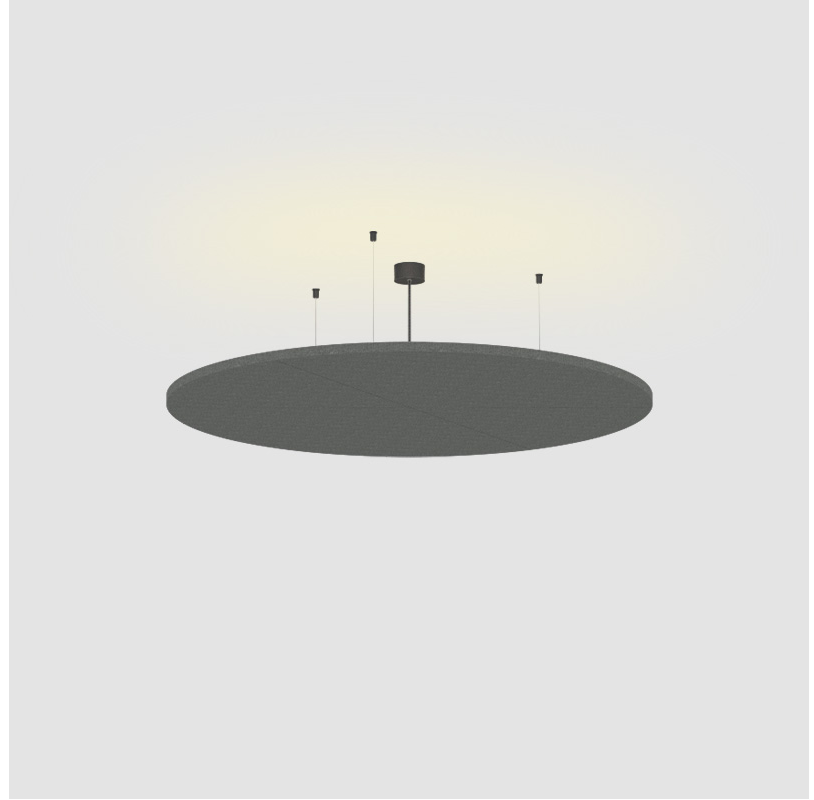

1. To build a product code in our configurator select the specify button on the base model # product page
2. To build a manual product code on this datasheet choose from the options listed below in blue font and add the suffix to the base model #

GENERAL

Series: Glorious Acoustic Light Panel
Partner: Prolicht
Division: Architectural
Installation: Suspension
Product Type: Acoustic
Mounting Location: Ceiling
Light Distribution: Indirect

PHYSICAL

Shape: Round
Diameter (mm): 946
Diameter (in): 37 1/4
Height (mm): 54
Height (in): 2 1/8
Fixture Finish: SSR / BKV / CWI / CRY / HAB / UFT / ITA / RUA / FTG / MYG / LOD / PUS / FRO / FUP / KIA / POP / BLS / SPG / MEY / GOH / CHC / COM / ABZ / JAG / OBR / MOS / ROR

Acoustic Finish: SFW / CYW / SEE / SYN / MTS / PMB / TTN / CYB / STO / DPE / BES / SHB / ARE / ANE / VRD / CRF

Fixture Material: Aluminum
Primary Material: Acoustic

Cable Details: 2000mm / 78 3/4" or 6000mm / 236 1/4" Transparent Cable

ELECTRICAL

Lamp Type: LED (Zhaga Standard)
Input Wattage (W): 24
Total Output Wattage (W): 21.8
Dimming: Non-Dimmable
Driver Included: Yes
Driver Location: Integrated
Driver Type: Constant Current - Universal
Driver Class: Class 2
Input Voltage (V): 120 - 277

LED

Max. Delivered Lumen (lm): 1753 / 1771 / 1824 / 1877
Nominal Lumen (lm): 2138 / 2160 / 2225 / 2290
CRI: >90 CRI
Lamp Life (hrs): 50000

OPTICAL

RATINGS AND CERTIFICATIONS

Certified By: CSA Certified to UL and CSA Standards
IP rating: IP20