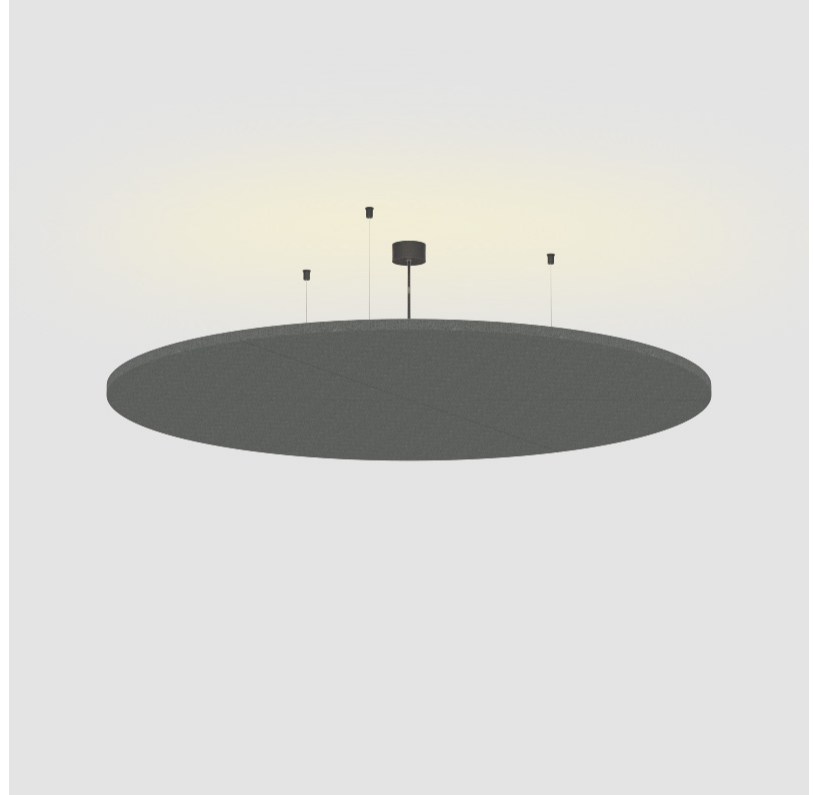

1. To build a product code in our configurator select the specify button on the base model # product page
2. To build a manual product code on this datasheet choose from the options listed below in blue font and add the suffix to the base model #

GENERAL

Series: Glorious Acoustic Light Panel
Partner: Prolicht
Division: Architectural
Installation: Suspension
Product Type: Acoustic
Mounting Location: Ceiling
Light Distribution: Indirect

PHYSICAL

Shape: Round
Diameter (mm): 1416
Diameter (in): 65 3/4
Width (mm): 54
Height (mm): 54
Height (in): 2 1/8
Fixture Finish: SSR / BKV / CWI / CRY / HAB / UFT / ITA / RUA / FTG / MYG / LOD / PUS / FRO / FUP / KIA / POP / BLS / SPG / MEY / GOH / CHC / COM / ABZ / JAG / OBR / MOS / ROR
Acoustic Finish: SFW / CYW / SEE / SYN / MTS / PMB / TTN / CYB / STO / DPE / BES / SHB / ARE / ANE / VRD / CRF
Fixture Material: Aluminum
Primary Material: Acoustic
Cable Details: 2000mm / 78 3/4" or 6000mm / 236 1/4" Transparent Cable

ELECTRICAL

Lamp Type: LED (Zhaga Standard)
Input Wattage (W): 23.8
Total Output Wattage (W): 21.8
Dimming: Non-Dimmable
Driver Included: Yes
Driver Location: Integrated
Driver Type: Constant Current - Universal
Driver Class: Class 2
Input Voltage (V): 120 - 277

LED

Max. Delivered Lumen (lm): 1753 / 1771 / 1824 / 1877
Nominal Lumen (lm): 2138 / 2160 / 2225 / 2290
CRI: >90 CRI
Lamp Life (hrs): 50000

OPTICAL

RATINGS AND CERTIFICATIONS

Certified By: CSA Certified to UL and CSA Standards
IP rating: IP20

Ø1416mm 55 3/4"