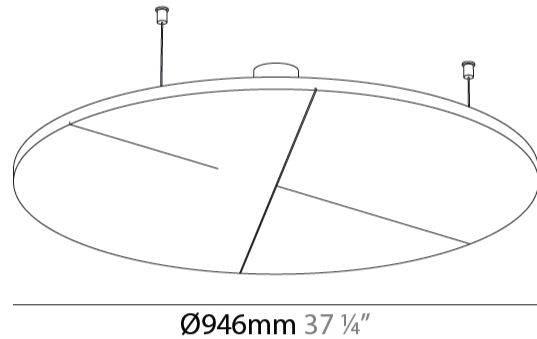

1. To build a product code in our configurator select the specify button on the base model # product page
2. To build a manual product code on this datasheet choose from the options listed below in blue font and add the suffix to the base model #

GENERAL

Series: Glorious Acoustic Light Panel
Partner: Prolicht
Division: Architectural
Installation: Suspension
Product Type: Acoustic
Mounting Location: Ceiling
Light Distribution: Indirect

PHYSICAL

Shape: Round
Diameter (mm): 946
Diameter (in): 37 1/4
Height (mm): 54
Height (in): 2 1/8
Fixture Finish: SSR / BKV / CWI / CRY / HAB / UFT / ITA / RUA / FTG / MYG / LOD / PUS / FRO / FUP / KIA / POP / BLS / SPG / MEY / GOH / CHC / COM / ABZ / JAG / OBR / MOS / ROR

Acoustic Finish: SFW / CYW / SEE / SYN / MTS / PMB / TTN / CYB / STO / DPE / BES / SHB / ARE / ANE / VRD / CRF

Fixture Material: Aluminum
Primary Material: Acoustic

Cable Details: 2000mm / 78 3/4" or 6000mm / 236 1/4" Transparent Cable

ELECTRICAL

Lamp Type: LED (Zhaga Standard)
Input Wattage (W): 24
Total Output Wattage (W): 21.8
Dimming: Non-Dimmable
Driver Included: Yes
Driver Location: Integrated
Driver Type: Constant Current - Universal
Driver Class: Class 2
Input Voltage (V): 120 - 277

LED

Max. Delivered Lumen (lm): 1753 / 1771 / 1824 / 1877
Nominal Lumen (lm): 2138 / 2160 / 2225 / 2290
CRI: >90 CRI
Lamp Life (hrs): 50000

OPTICAL

RATINGS AND CERTIFICATIONS

Certified By: CSA Certified to UL and CSA Standards
IP rating: IP20